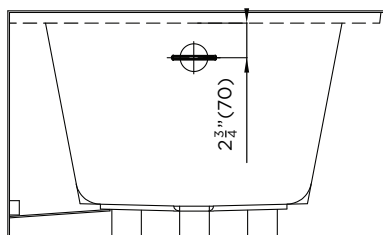

SPECIFICATIONS / TECHNICAL DATA

BATHTUB APRON

ATTENTION! Dimensions may vary by up to 3/8". It is highly recommended to pull all dimensions of actual model for installation and measuring purposes.

MODEL# BTA304-R