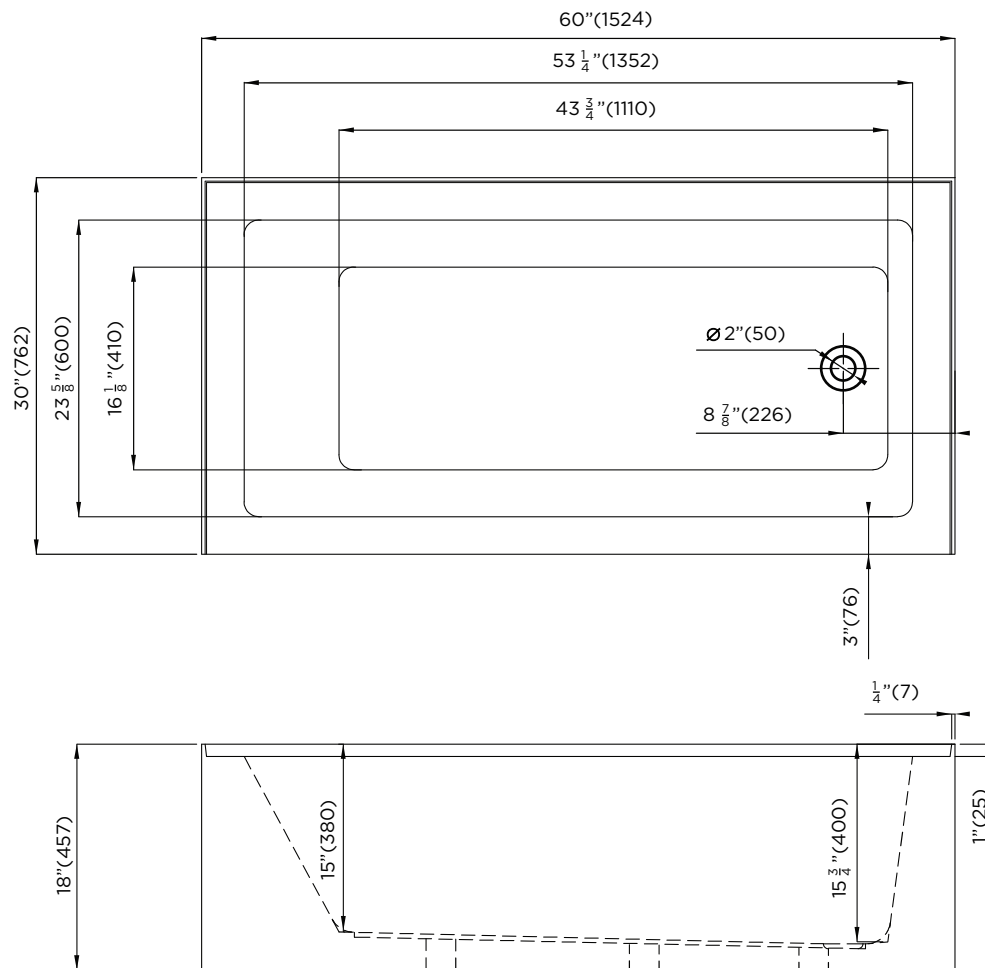

SPECIFICATIONS / TECHNICAL DATA

BATHTUB APRON

ATTENTION! Dimensions may vary by up to 3/8". It is highly recommended to pull all dimensions of actual model for installation and measuring purposes.

MODEL# BTA304-R